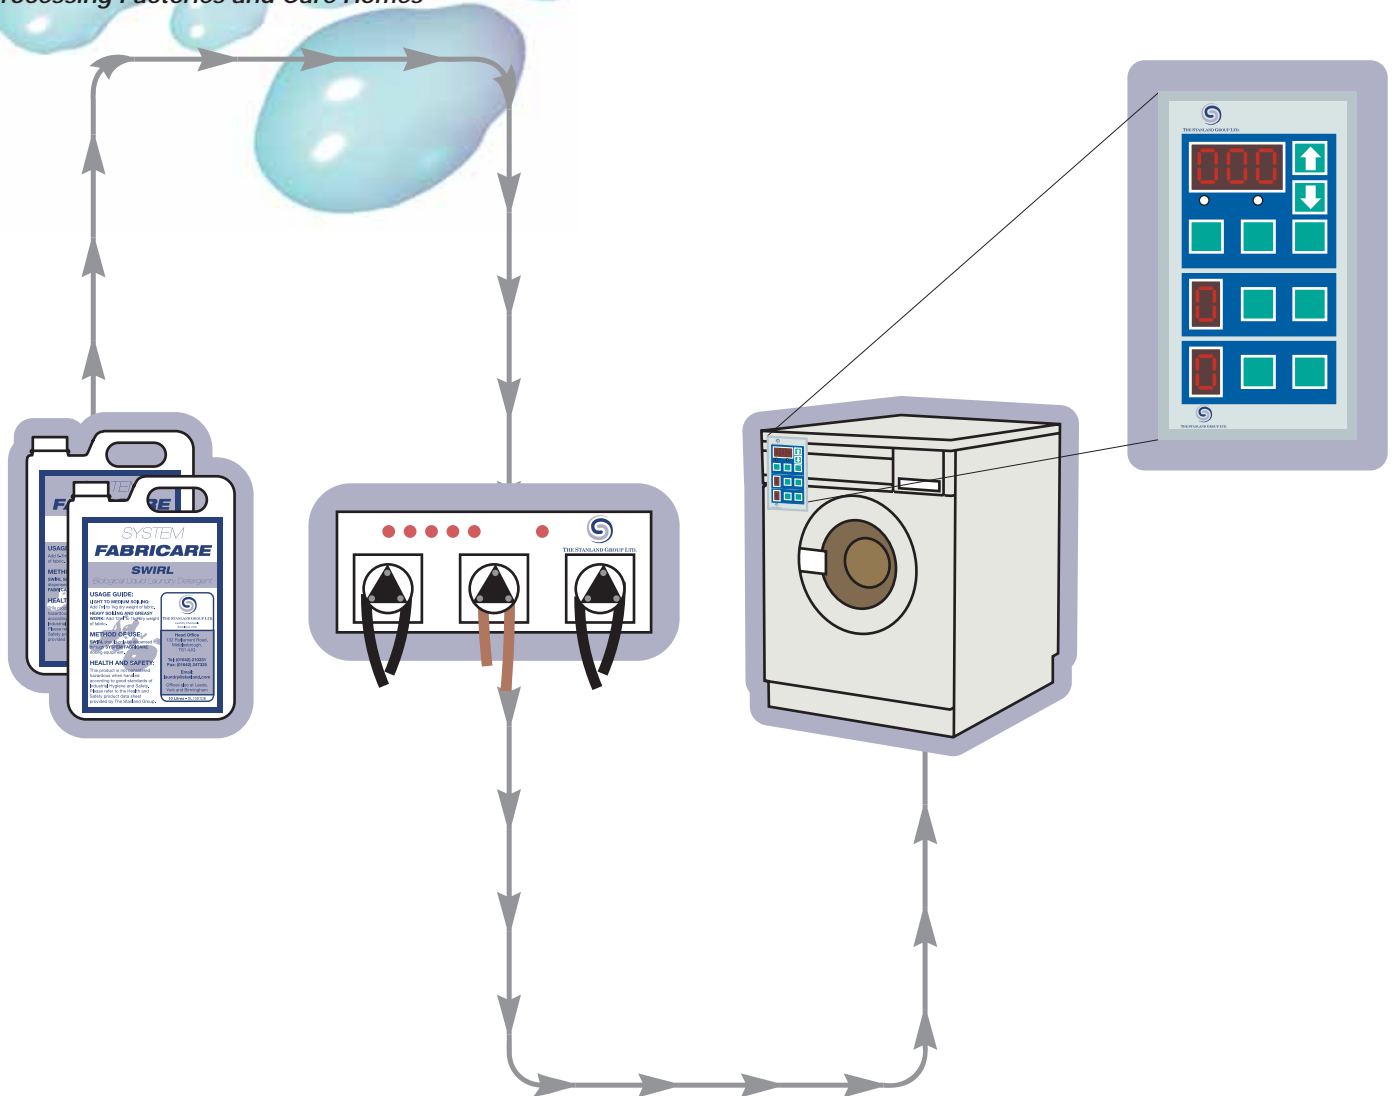

Great wash results in 3 easy steps

1 A 'ONE TOUCH' program selection

2 ...chooses the RIGHT products

3 ...adds exactly the CORRECT amount to the wash

SYSTEM FABRICARE

Dosing equipment

SYSTEM FABRICARE dosing equipment interfaces with all commercial washing machines.

Training and Advice on all aspects of *SYSTEM FABRICARE* equipment is *always* available.

SYSTEM FABRICARE Products

All products come in easy to handle 10 litre containers.

Products in use are stored in specially designed brackets mounted on the wall to avoid spillage and help keep the workplace safe, tidy and clean.